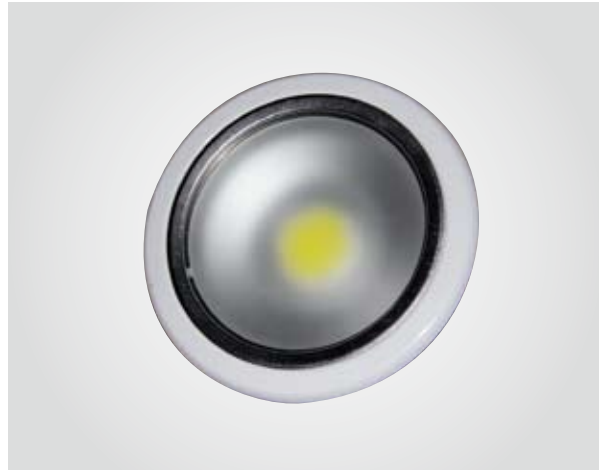

# LED 嵌燈

7W SLP-PDL2-XX

10W SLP-PDL1-XX